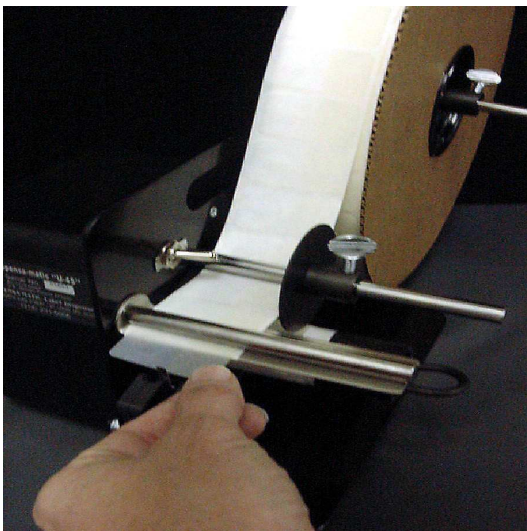

# Semi Automatic Tab Dispenser

## Dispensa-Matic Label Dispensers.

- Increase application speed.
- Reduce the possibility of carpal tunnel.

Item Number:  
30 8083

### ***“Semi Automatic Tab Dispenser”***

For use with roll hang tabs.  
Makes hang tab application easy and quick!