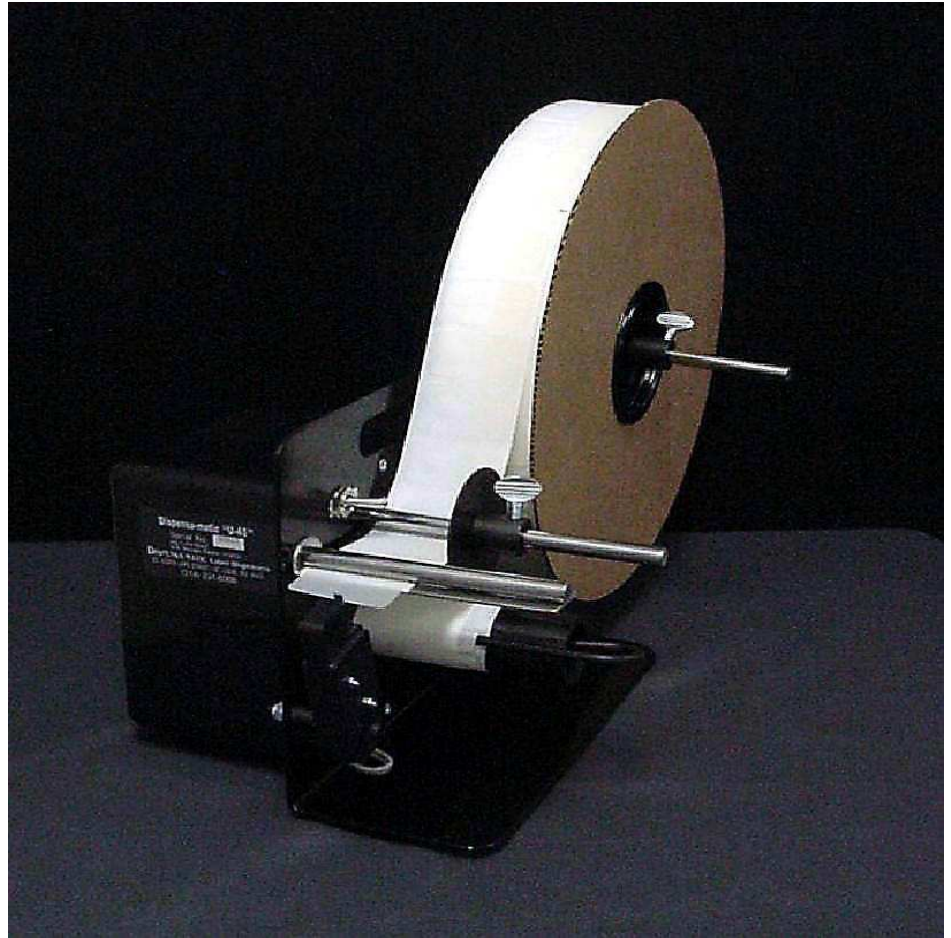

# Semi Automatic Tab Dispenser

## Dispensa-Matic Label Dispensers.

- Increase application speed.
- Reduce the possibility of carpal tunnel.

Item Number:  
30 8083

### ***“Semi Automatic Tab Dispenser”***

For use with roll hang tabs.  
Makes hang tab application easy and quick!