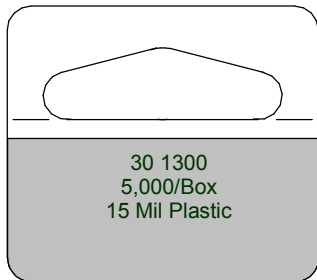

Piece Part Tabs

“INDIVIDUAL” Style Tabs:
Loose packed....just grab a handful
when needed.

Tower Tag products protected under US patent number: 6,840,391

30 1202
5,000/Box
10 Mil Plastic

30 1210
5,000/Box
15 Mil Plastic

30 1214
5,000/Box
10 Mil Plastic

30 1300
5,000/Box
15 Mil Plastic

30 1310
5,000/Box
15 Mil Plastic

30 1311
5,000/Box
20 Mil Plastic

30 1312
5,000/Box
15 Mil Plastic