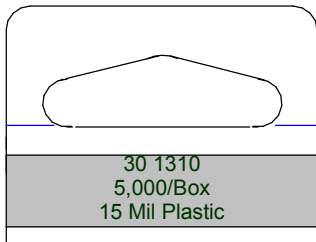

Piece Part Tabs

“INDIVIDUAL” Style Tabs:
Loose packed....just grab a handful
when needed.

Tower Tag products protected under US patent number: 6,840,391

30 1202
5,000/Box
10 Mil Plastic

30 1210
5,000/Box
15 Mil Plastic

30 1214
5,000/Box
10 Mil Plastic

30 1300
5,000/Box
15 Mil Plastic

30 1310
5,000/Box
15 Mil Plastic

30 1311
5,000/Box
20 Mil Plastic

30 1312
5,000/Box
15 Mil Plastic