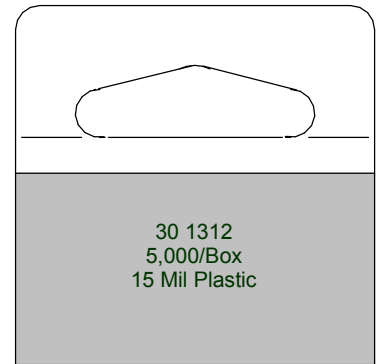

Piece Part Tabs

“INDIVIDUAL” Style Tabs:
Loose packed....just grab a handful
when needed.

Tower Tag products protected under US patent number: 6,840,391

30 1202
5,000/Box
10 Mil Plastic

30 1210
5,000/Box
15 Mil Plastic

30 1214
5,000/Box
10 Mil Plastic

30 1300
5,000/Box
15 Mil Plastic

30 1310
5,000/Box
15 Mil Plastic

30 1311
5,000/Box
20 Mil Plastic

30 1312
5,000/Box
15 Mil Plastic