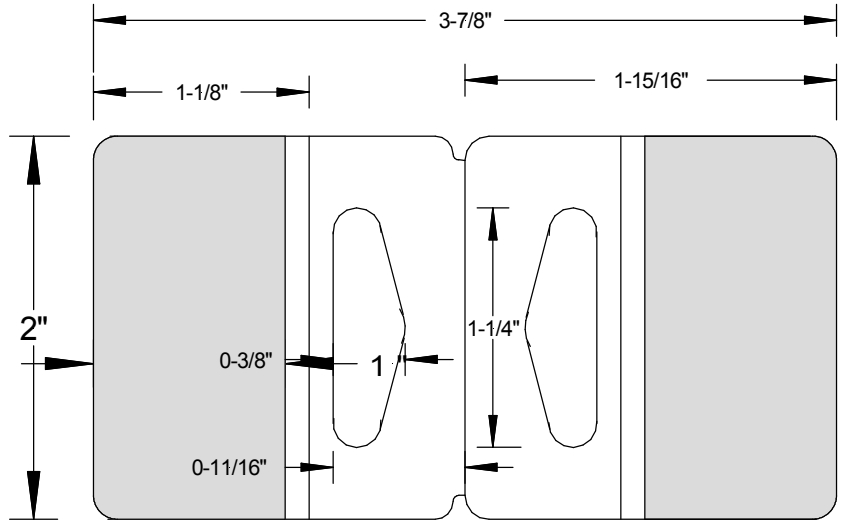

Fold over tabs

Fold over tabs.....
Great for large or heavy packages.

30 1313
5,000/Box
.015 Mil plastic

30 1320
5,000/Box
.015 Mil plastic

Tower Tag products protected under US patent number: 6,840,391

Tower Tag & Label L.L.C. ~ 1300 E. Empire Avenue, Benton Harbor Mi 49022 ~ 800-285-1787 ~
269-927-1065 ~ Fax 269-927-1130 ~ Website www.towertag.com ~ Email sales@towertag.com