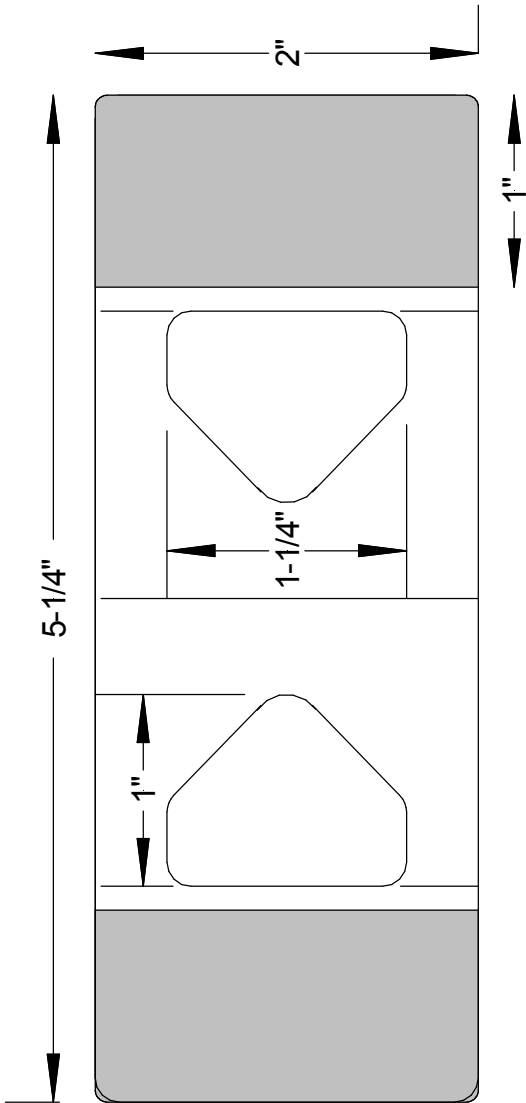

Fold over tabs

Fold over tabs.....
Great for large or heavy packages.

30 1313
5,000/Box
.015 Mil plastic

30 1320
5,000/Box
.015 Mil plastic

Tower Tag products protected under US patent number: 6,840,391

Tower Tag & Label L.L.C. ~ 1300 E. Empire Avenue, Benton Harbor Mi 49022 ~ 800-285-1787 ~
269-927-1065 ~ Fax 269-927-1130 ~ Website www.towertag.com ~ Email sales@towertag.com